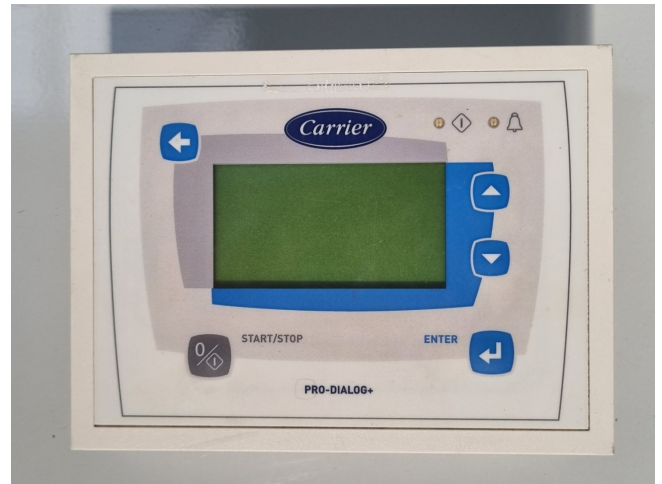

Carrier PRO-DIALOG+ B036407H01A

Specifications

Brand	Carrier
Type	PRO-DIALOG+ B036407H01A
Remarks	170x120x40 mm (LxWxH)
Stock	2

Description

Used Carrier PRO-DIALOG+ B036407H01A

Used Carrier PRO-DIALOG+ B036407H01A controller.